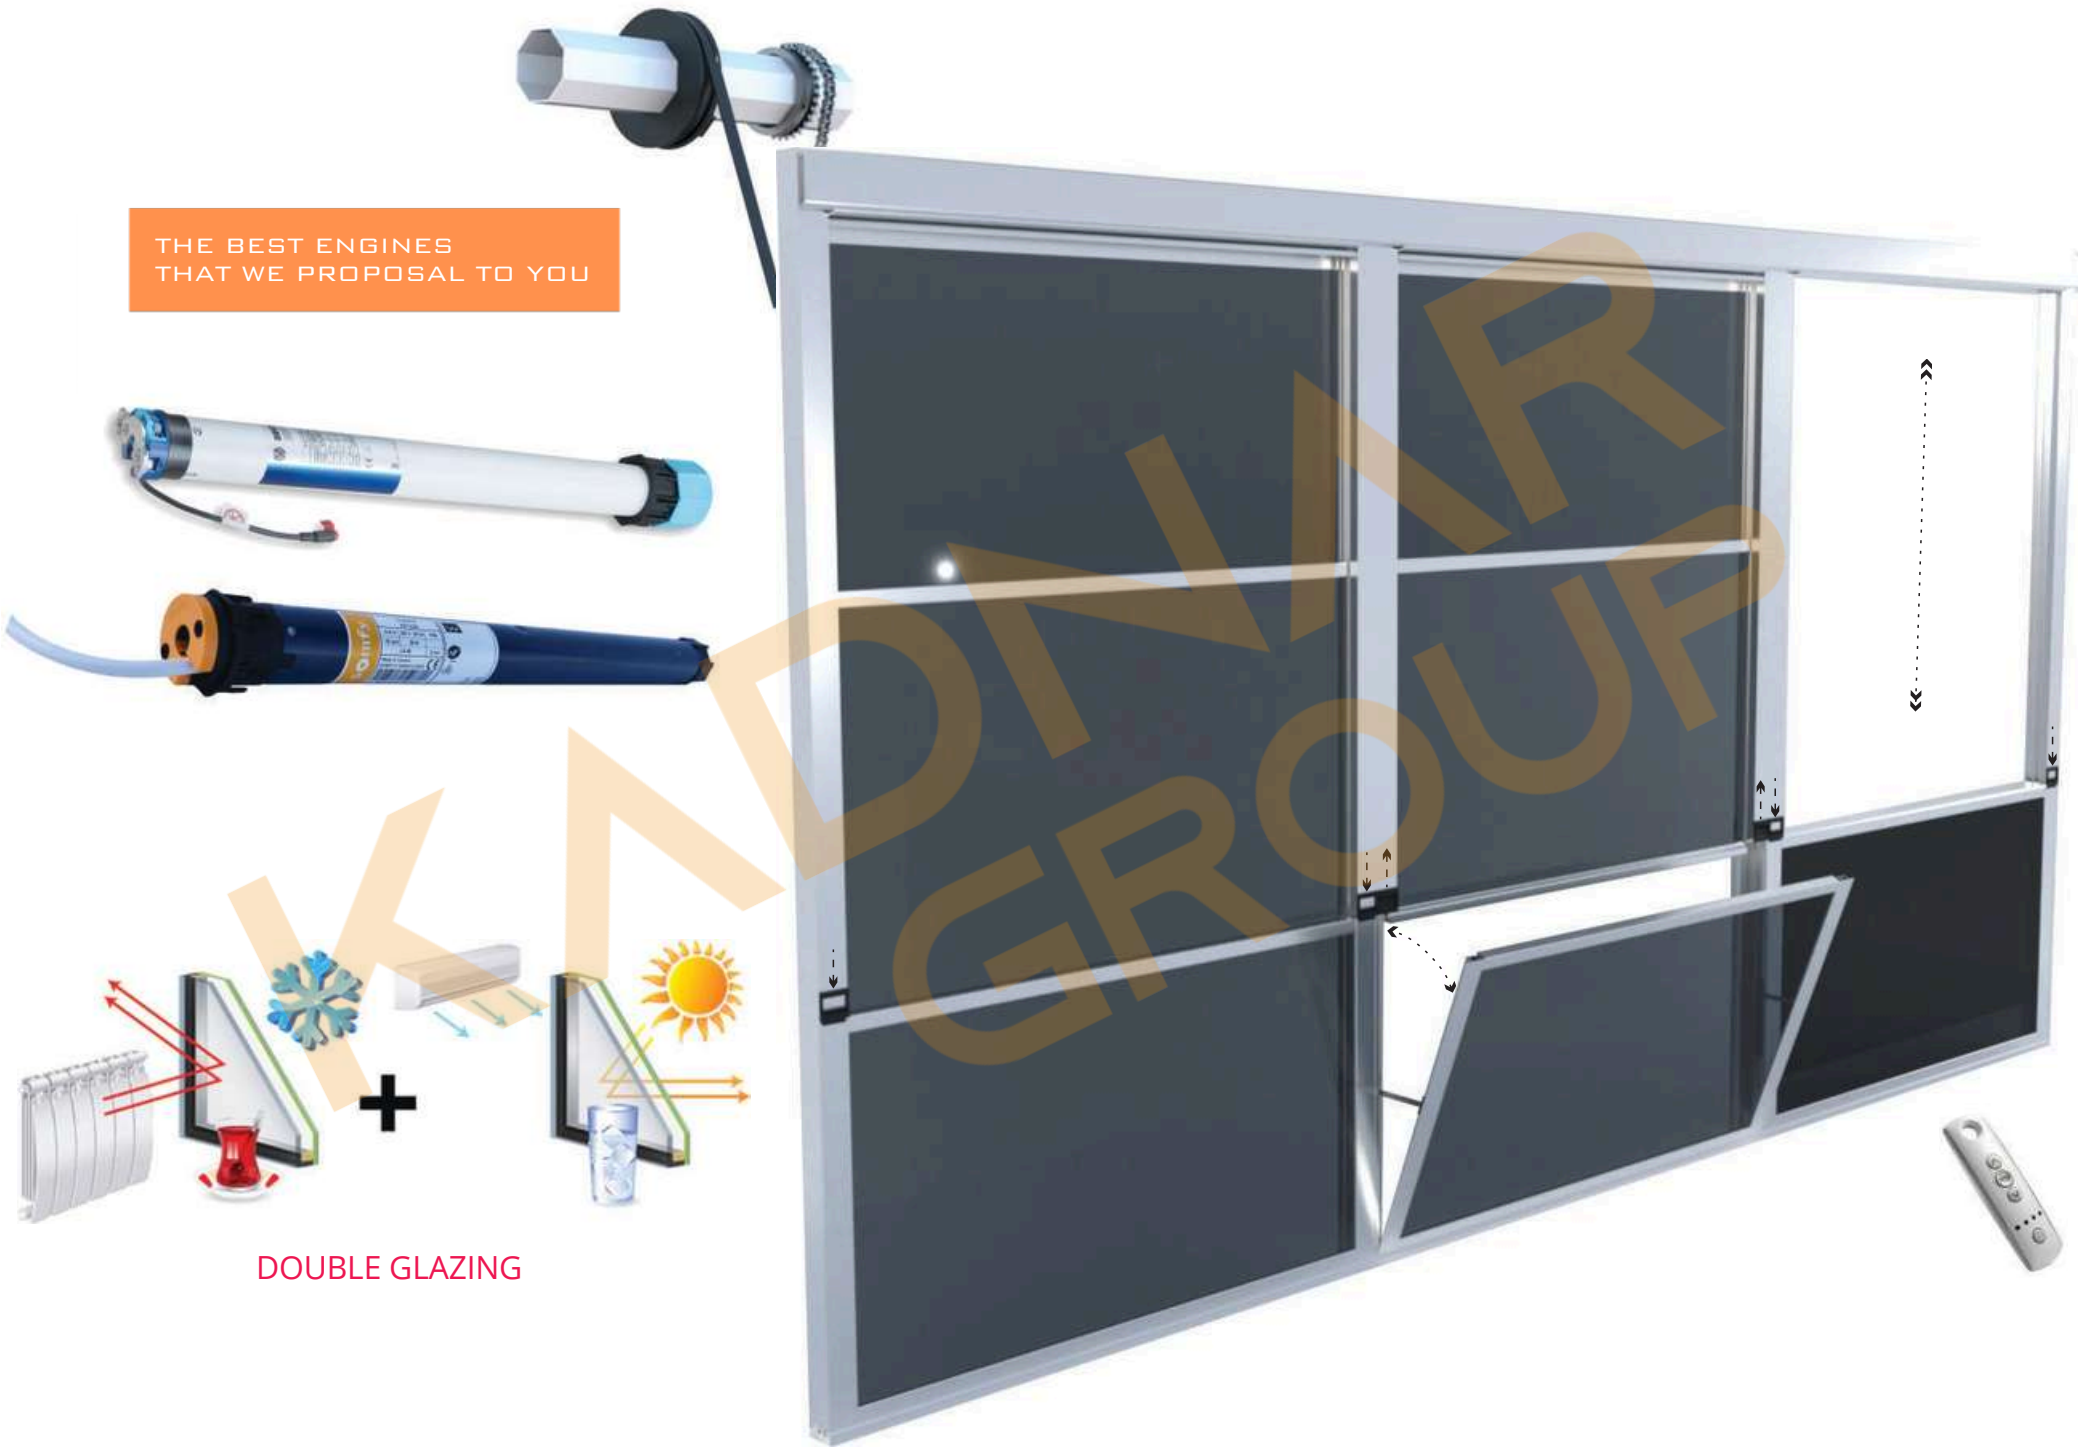

THE BEST ENGINES
THAT WE PROPOSAL TO YOU

DOUBLE GLAZING